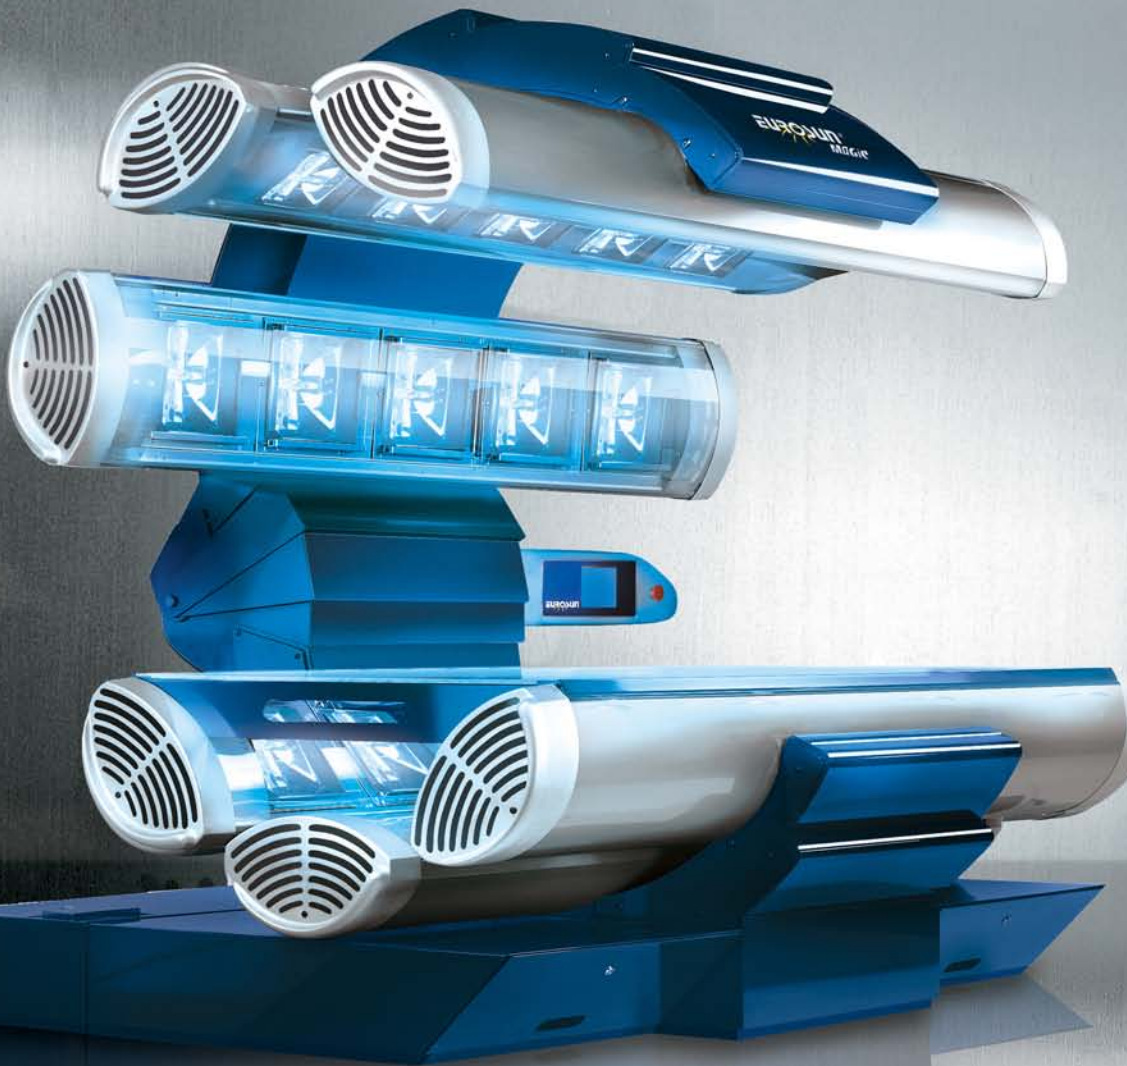

the most powerful bed on the planet

Dimensions
86"65"x81"

Min Room Size
96"x84"

Voltage
208V tp 240V 60Hz

Total Power
36,000 W

Load
100A/Phase (208V)
87A/Phase (240V)

Lamps
22 x 1,200W
3 x 2000W /
5 x 600W

Session Time
12 Minutes

3 Phase Power
208 - 240 VAC 60Hz

Makeup Air Req.
3,000 cubic ft/min

Exhaust Hosing
2 x 12" tubes

FEATURES

8 digitally controlled
power levels for lamps

Enhanced Lamp Life

8 Levels of Cooling

CD Player

Voice Prompt System

UV Filter

Safety Switches

LCD Graphic Display

Aroma Therapy/ Mist

Backlighting

MAGIC 636